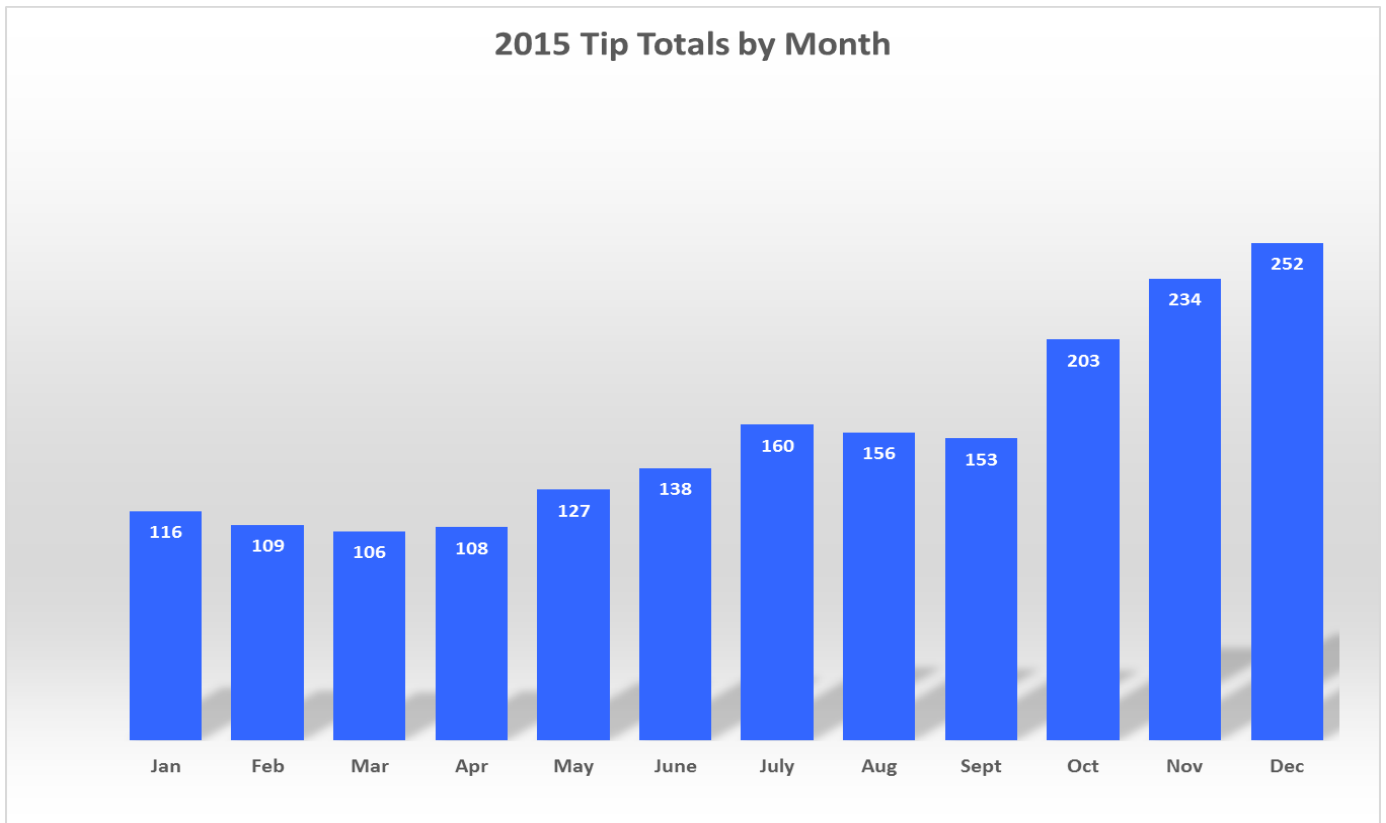

ST. PETERSBURG POLICE DEPARTMENT

LEADS UNIT Tip Totals *2014-2016 by Month*

2016 Tip Totals by Month