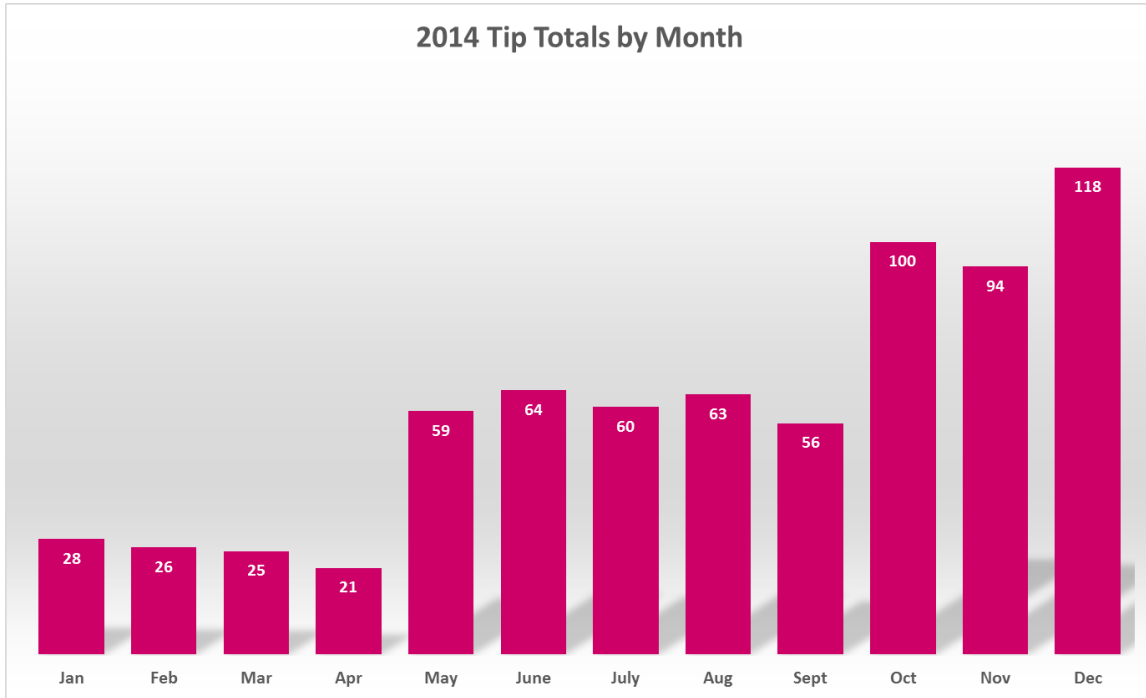

ST. PETERSBURG POLICE DEPARTMENT

LEADS UNIT Tip Totals *2014-2016 by Month*

2016 Tip Totals by Month